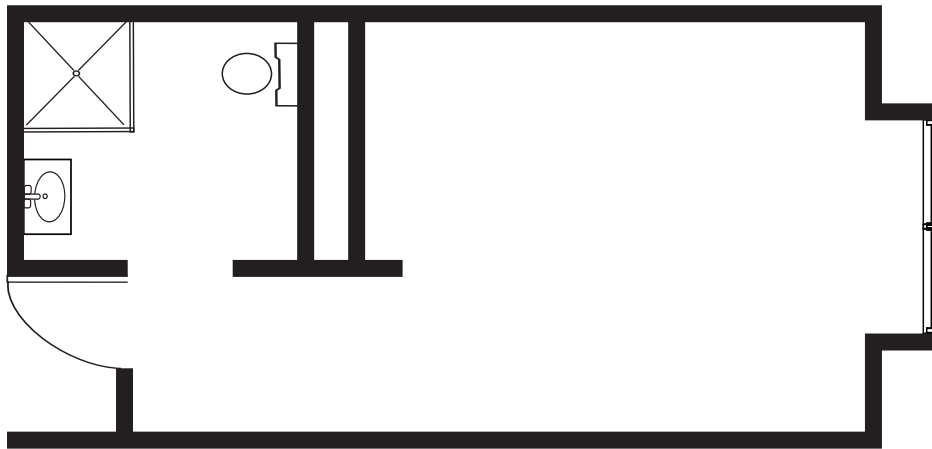

Memory Care Floor Plan without Window Seat
270 sq. ft. & 315 sq. ft. options available

Memory Care Floor Plan with Window Seat
270 sq. ft. & 315 sq. ft. options available